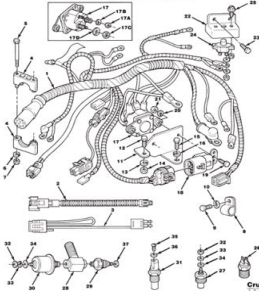

Download File PDF Wiring Diagrams Engine Crusader

#Jenny

Finally I get this ebook, thanks for all these I can get now!

#Rio

Cool! I'am really happy

#Markus Jensen

I did not think that this would work, my best friend showed me this website, and it does! I get my most wanted eBook

#Hun Tsu

wtf this great ebook for free?!

#Che Salsa

My friends are so mad that they do not know how I have all the high quality ebook which they do not!

#Diego Butler

so many fake sites. this is the first one which worked! Many thanks

[Download PDF version of :](#)
Wiring Diagrams Engine Crusader