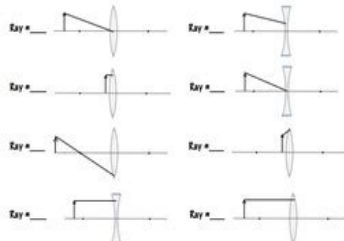

Download File PDF Ray Diagram Worksheet With Answers

#Jenny

Finally I get this ebook, thanks for all these I can get now!

#Rio

Cool! I'am really happy

#Markus Jensen

I did not think that this would work, my best friend showed me this website, and it does! I get my most wanted eBook

#Hun Tsu

wtf this great ebook for free?!

#Che Salsa

My friends are so mad that they do not know how I have all the high quality ebook which they do not!

#Diego Butler

so many fake sites. this is the first one which worked! Many thanks

Ray Diagram Practice II

Name: _____

Questions

How do you know if an image is REAL or VIRTUAL?

Can a diverging lens form a REAL image?

What are the 2 kinds of lenses?

Which ray does not bend when it hits the lens?

[Download PDF version of :](#)
[Ray Diagram Worksheet With Answers](#)